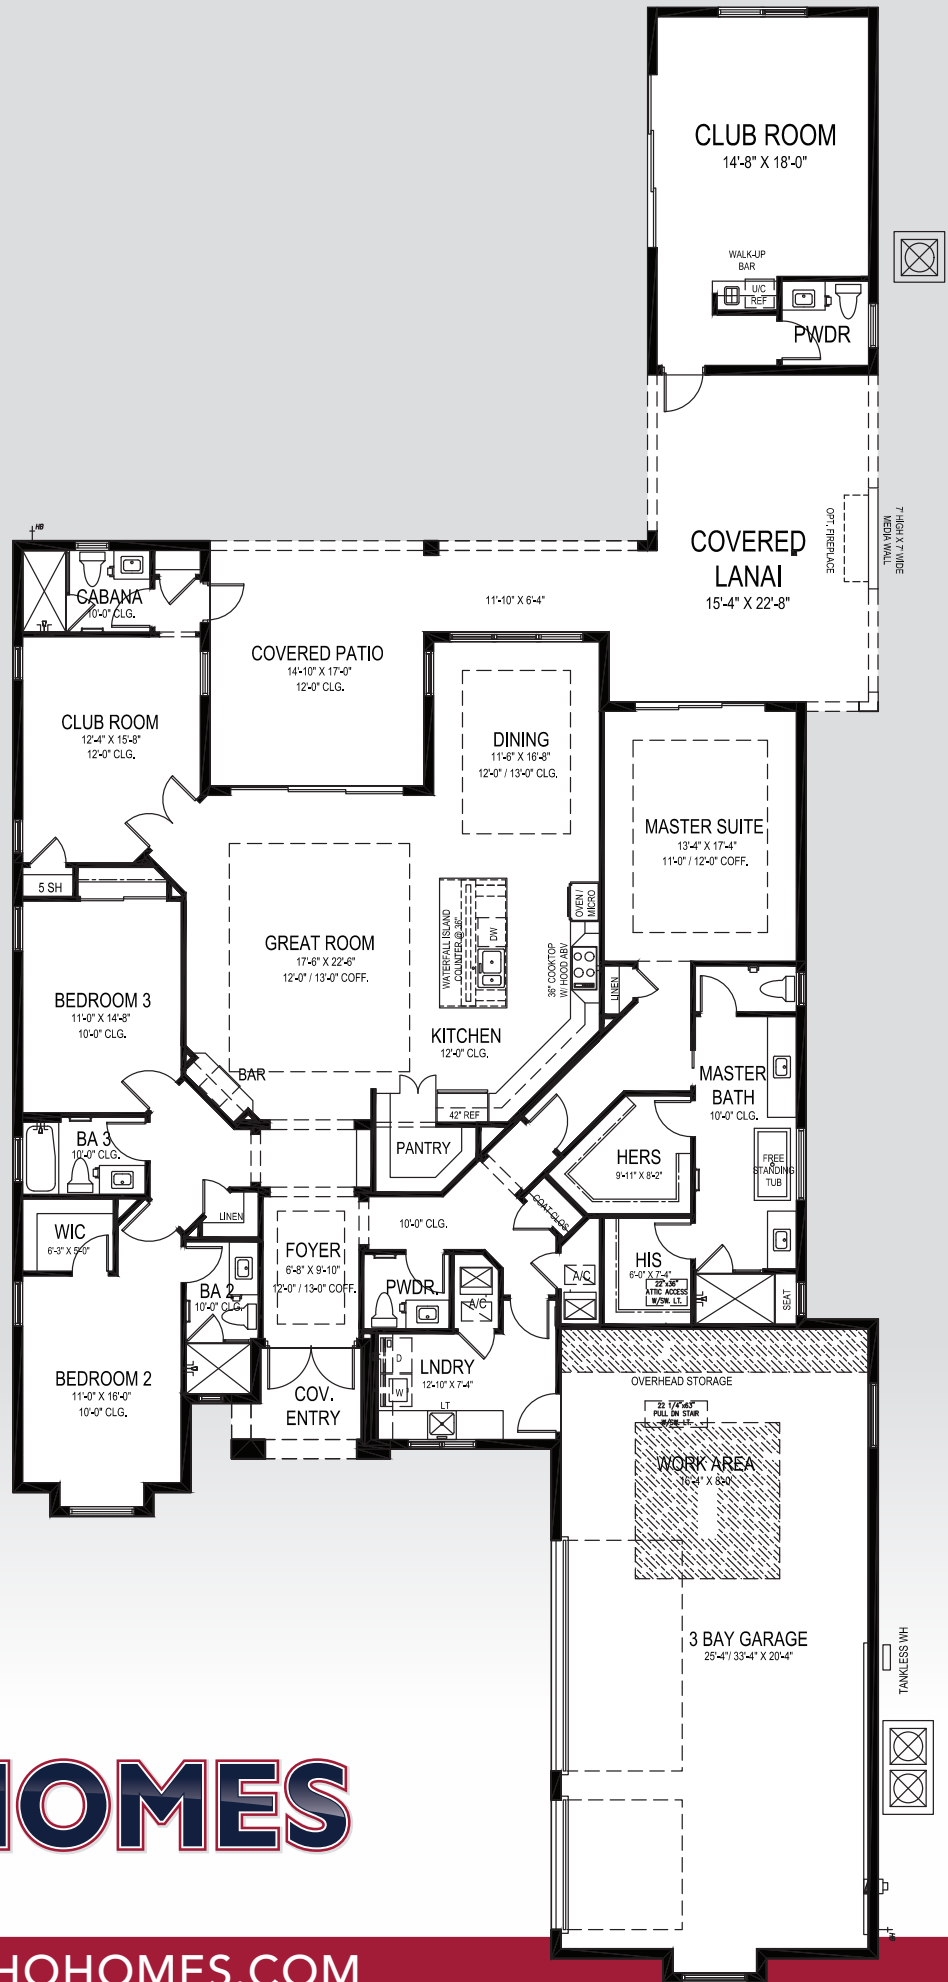

Oakmont Casita Club Room

60' W x 137' D
Option ST06.0091

APPROXIMATE AREAS

Air Conditioned 2,821 Sq. Ft.
Covered Entry 63 Sq. Ft.
Covered Patio 729 Sq. Ft.
Single Bay Garage 1,000 Sq. Ft.
Casita 408 Sq. Ft.
TOTAL 5,021 Sq. Ft.